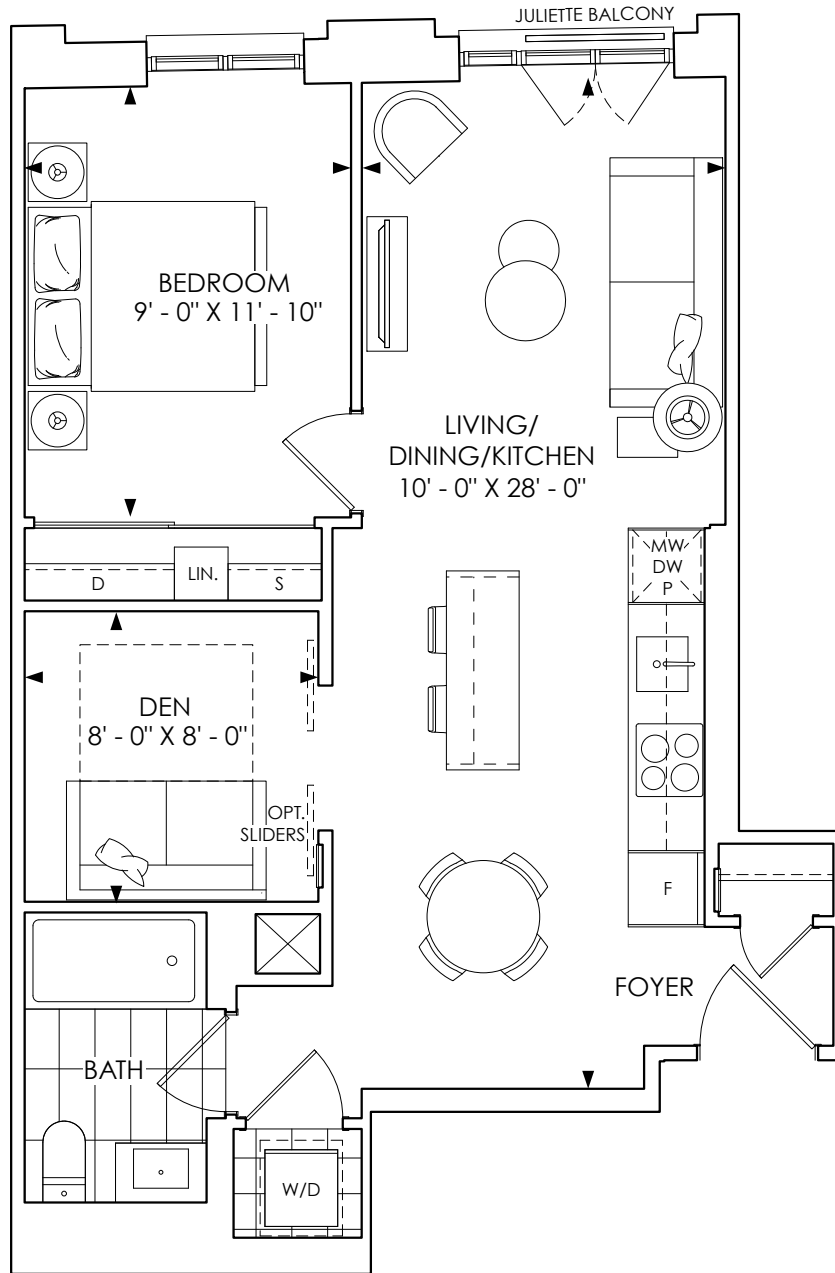

653 SQ.FT. 1 BEDROOM + DEN + 1 BATH

TOTAL LIVING - 653 SQ. FT.

All plans, dimensions and specifications are subject to change without notice. Actual usable floor space may vary from the stated floor area. Column locations, window locations and sizes may vary and are subject to change without notice. Furniture not included. Renderings are artist's concept only. E. & O. E